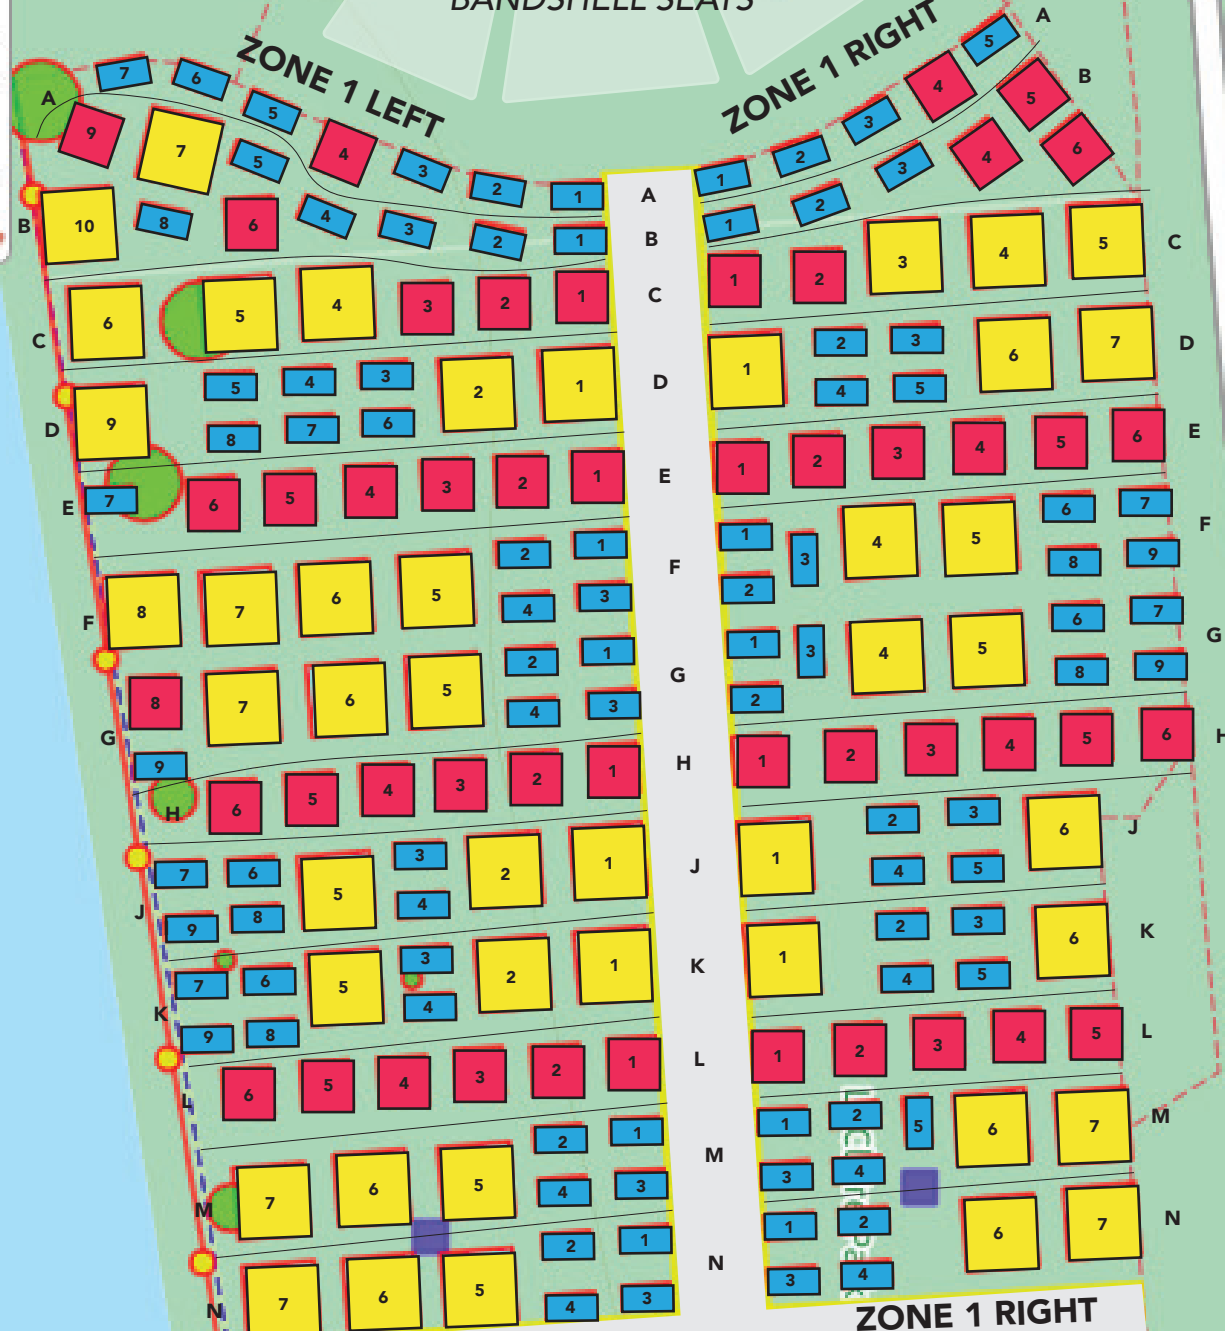

STAGE

BANDSHELL SEATS

ZONE 1 LEFT

ZONE 1 RIGHT

Create Legend

MRT

Beiderbecke Drive

ZONE 1 LEFT
GENERAL ADMISSION
↓

ZONE 1 RIGHT
GENERAL ADMISSION
↓