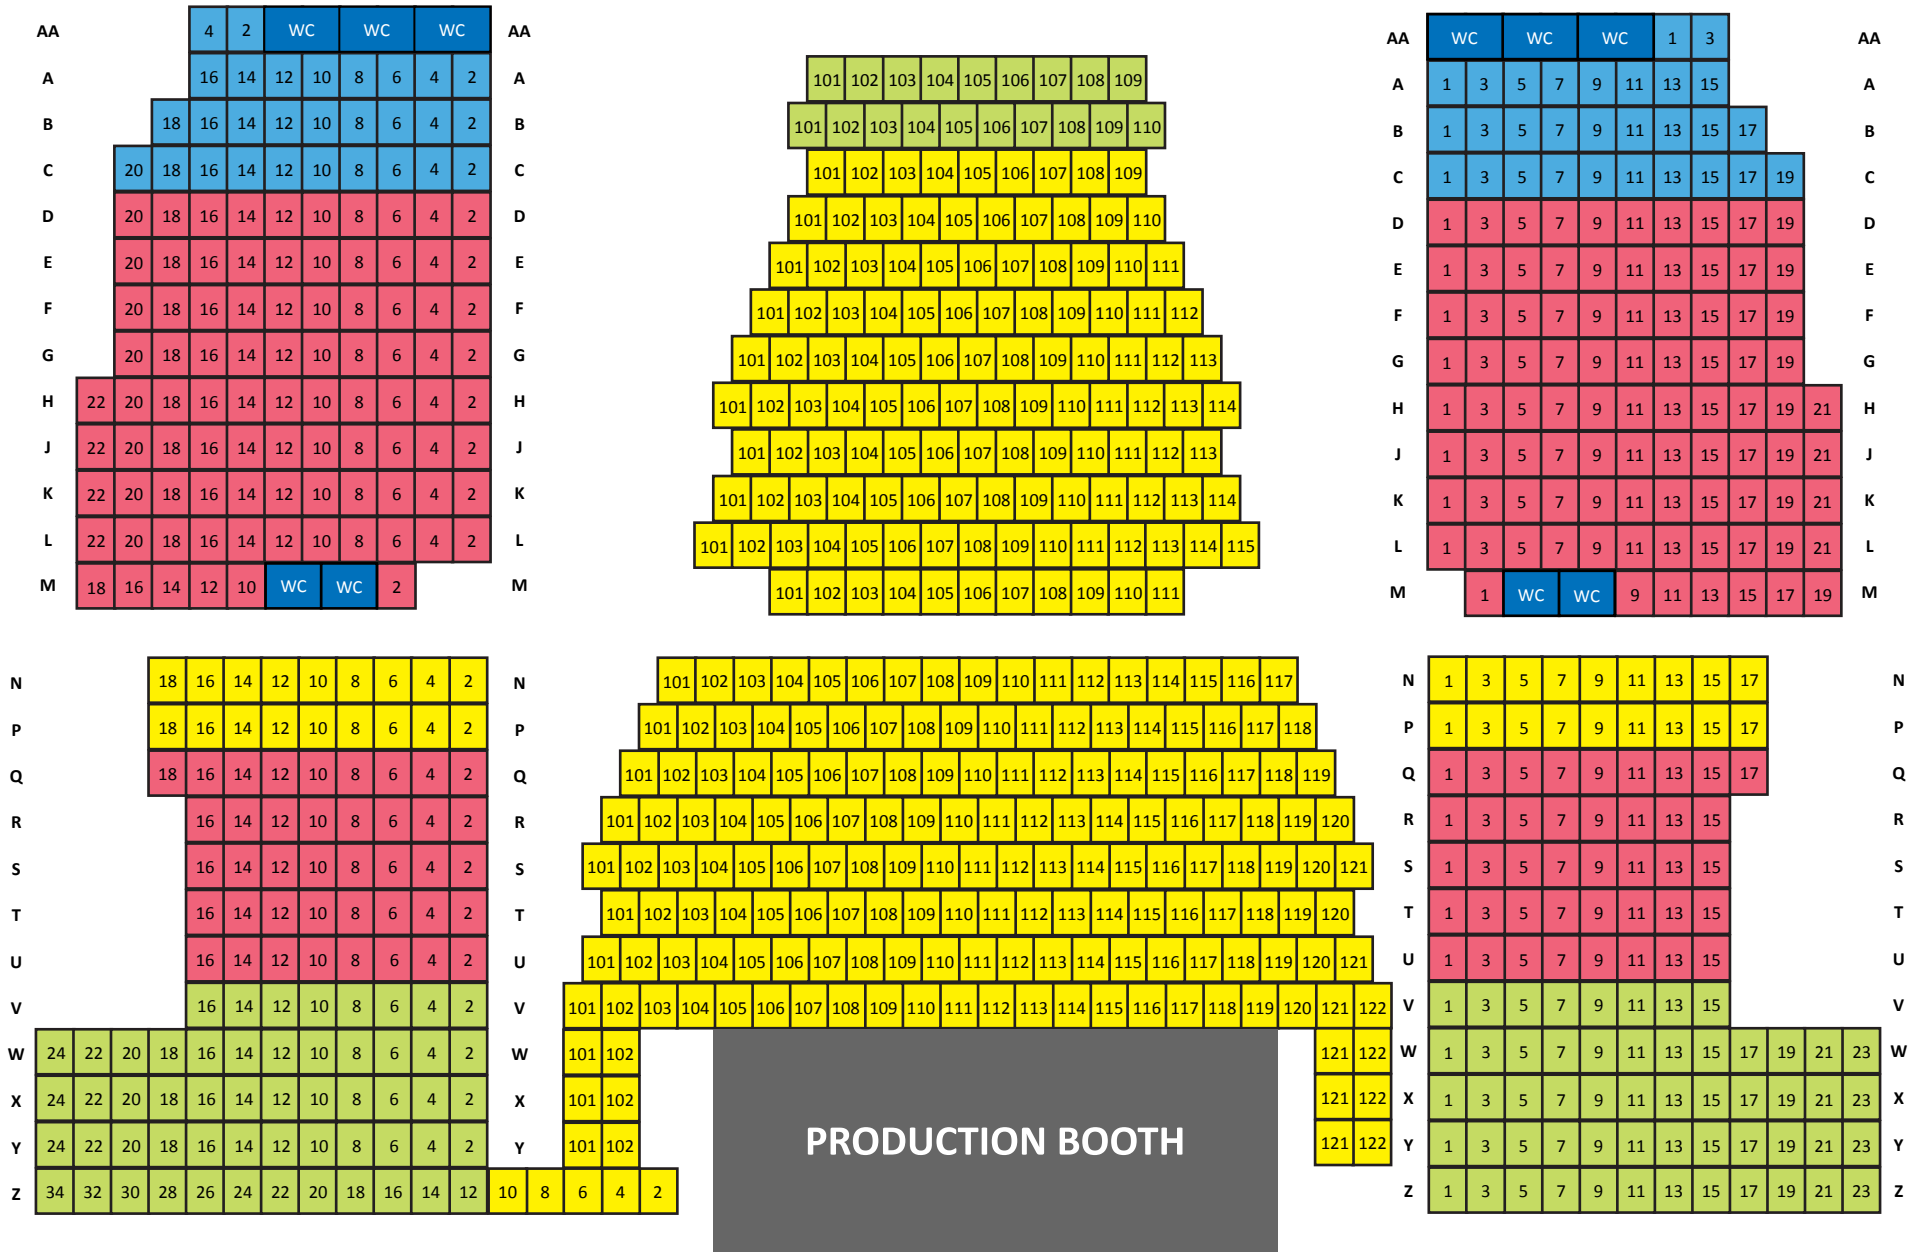

STAGE

LEFT

CENTER

RIGHT

BARTLETT PERFORMING ARTS CENTER | MOLINE HIGH SCHOOL